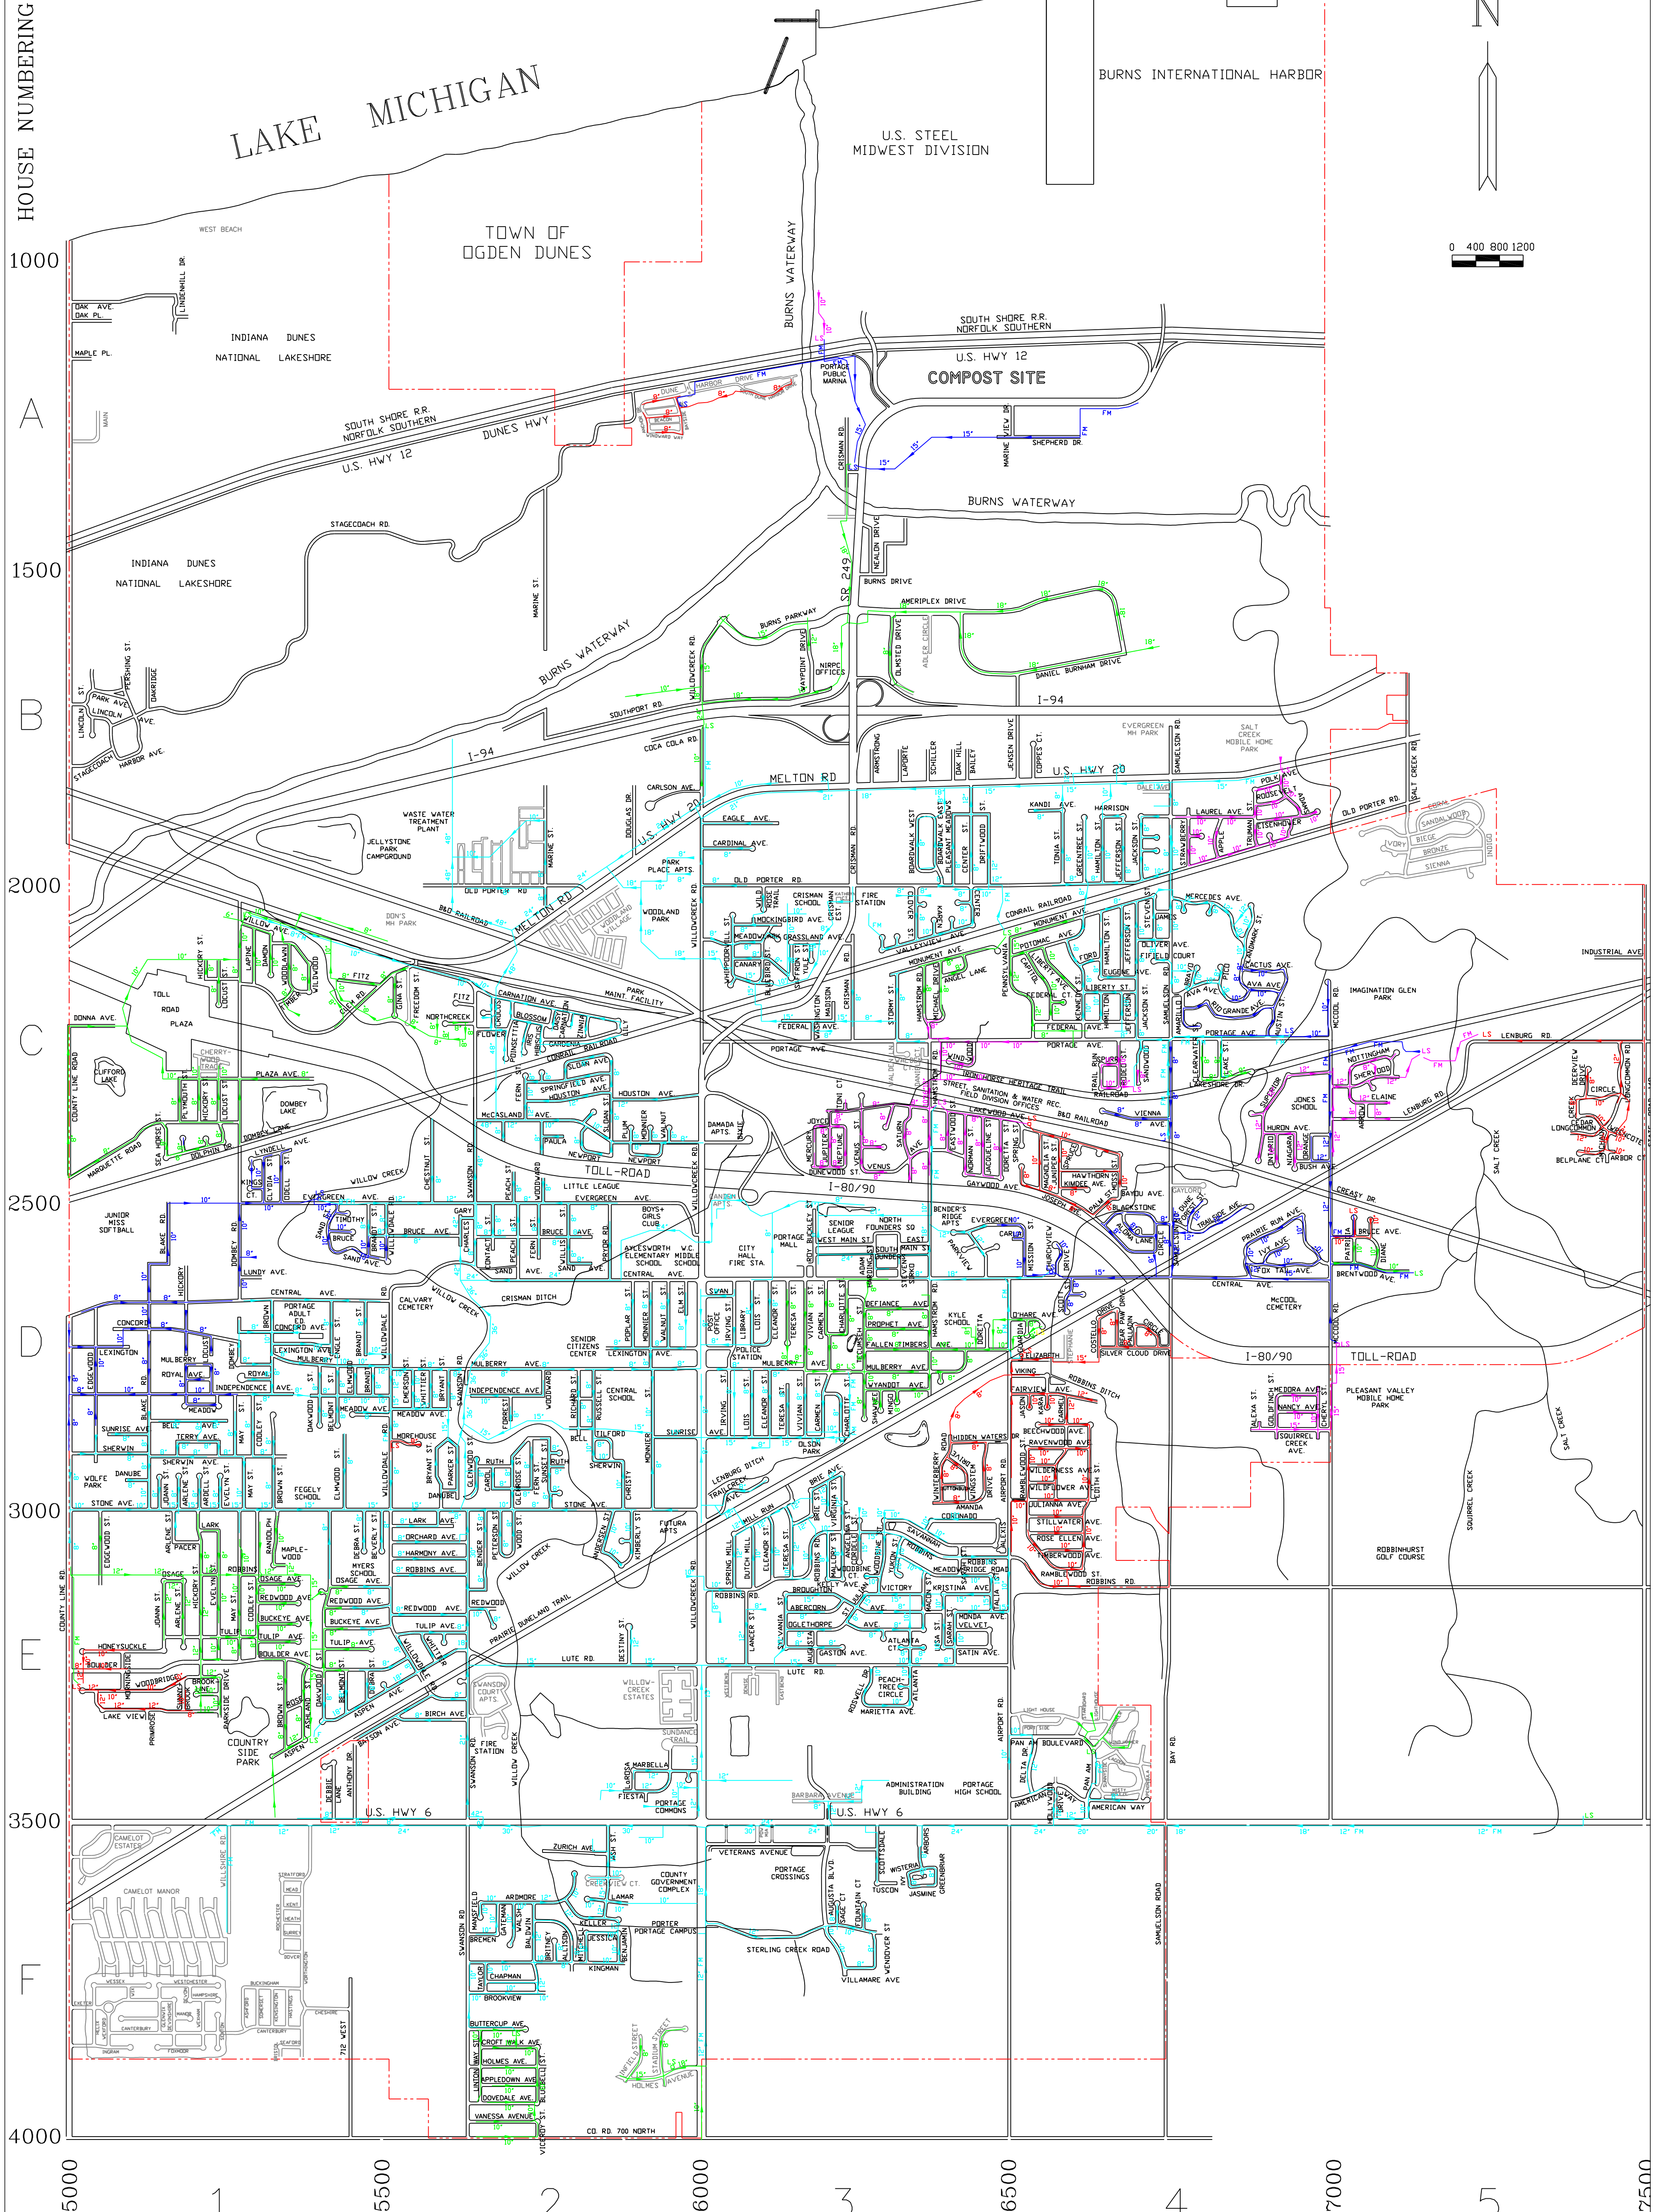

PORTAGE

CITY OF PRIDE

INCORPORATED
TOWN, 1959 CITY, 1968

JAMES E. SNYDER, MAYOR
CHRIS STIDHAM, CLERK TREASURER

SANITARY SEWER ATLAS

CITY OF PORTAGE
SERVICE AREA FOR LS
REVISED: 02-01-11
REVISED BY: SMF